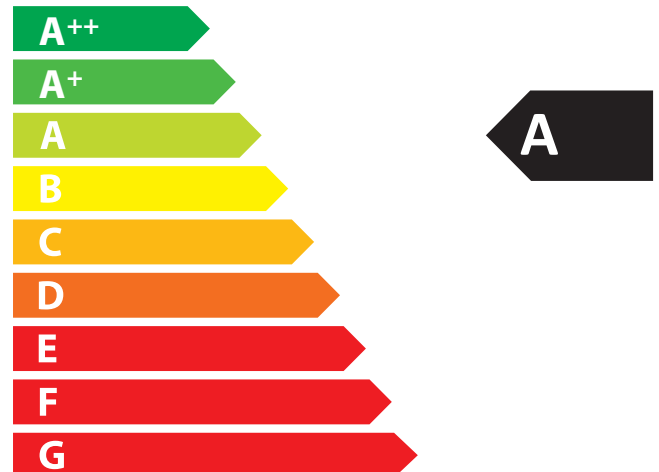

Contura

811335 Energiklassifikation C300-serien-2
2020-09-07

MANUFACTURER

Name NIBE AB / Contura
Address Box 134, Skulptörvägen 10
SE-285 23 Markaryd, Sweden

PRODUCT

Type designation Contura 310/320(T/A)/330

ENERGY EFFICIENCY

Class A
Direct heat output 7,0 kW
EEI 102,7
Efficiency 77,0 %

Follow the installation instructions and only use the recommended type of fuel.

ENERG Y IJA
енергия · ενεργεια IE IA

Contura

310/320(T/A)/330

7,0
kW

ENERGIA · ЕНЕРГИЯ · ΕΝΕΡΓΕΙΑ · ENERGIJA · ENERGY · ENERGIE · ENERGI

2015/1186